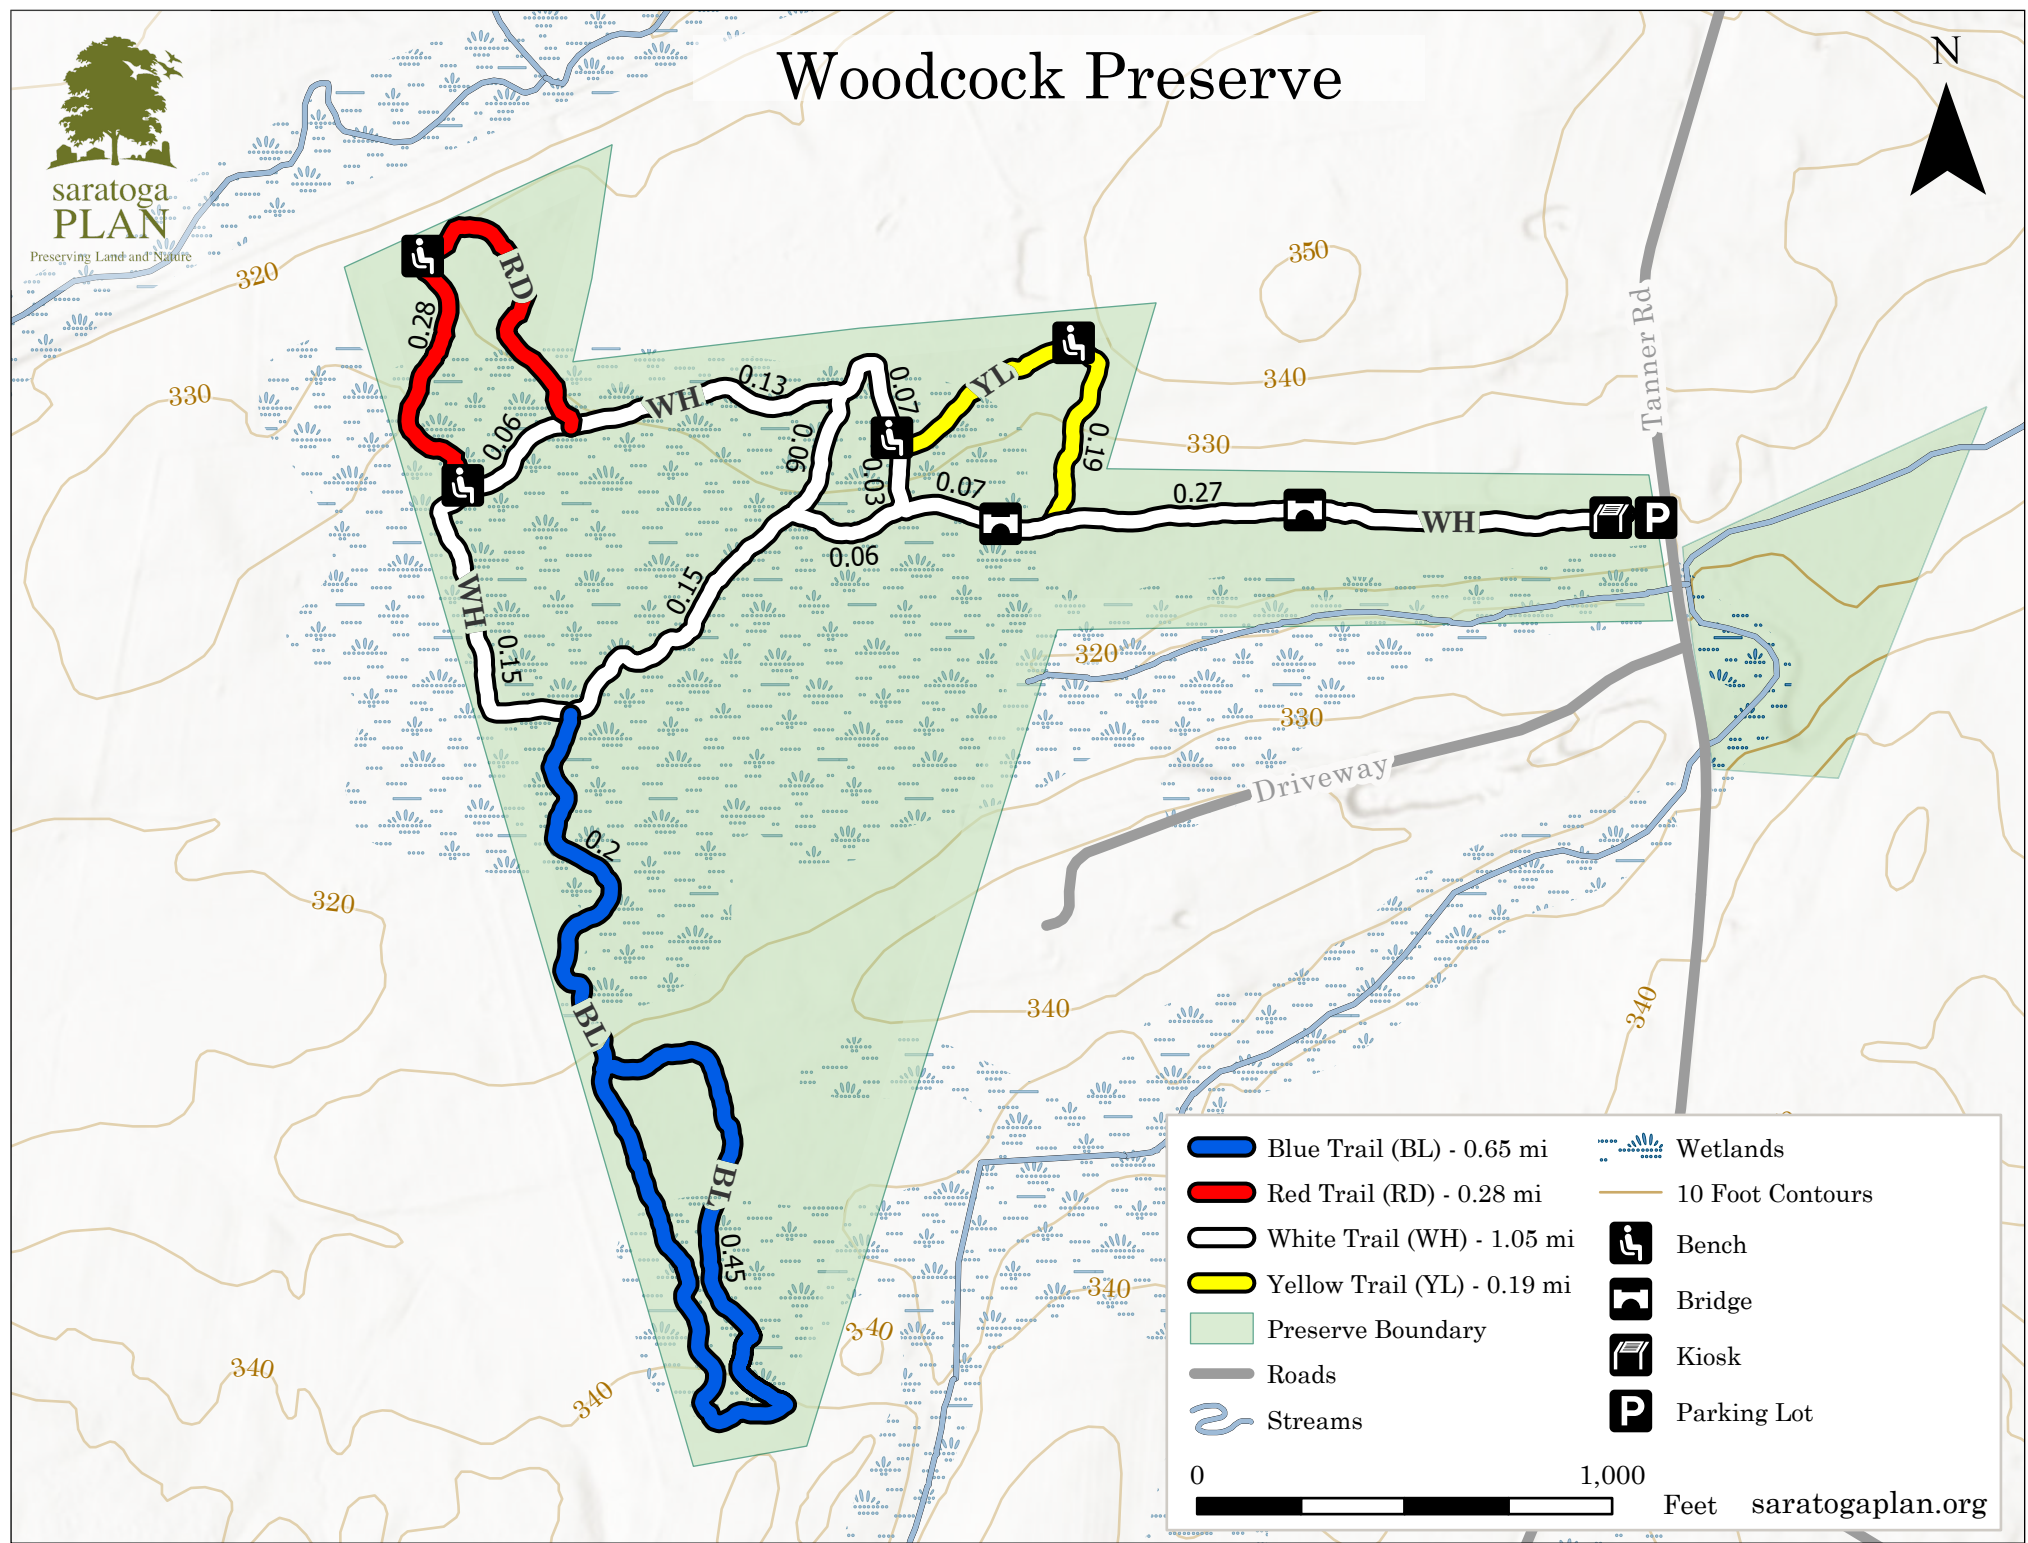

Woodcock Preserve

Blue Trail (BL) - 0.65 mi	Wetlands
Red Trail (RD) - 0.28 mi	10 Foot Contours
White Trail (WH) - 1.05 mi	Bench
Yellow Trail (YL) - 0.19 mi	Bridge
Preserve Boundary	Kiosk
Roads	Parking Lot
Streams	

0 1,000 Feet saratogaplan.org