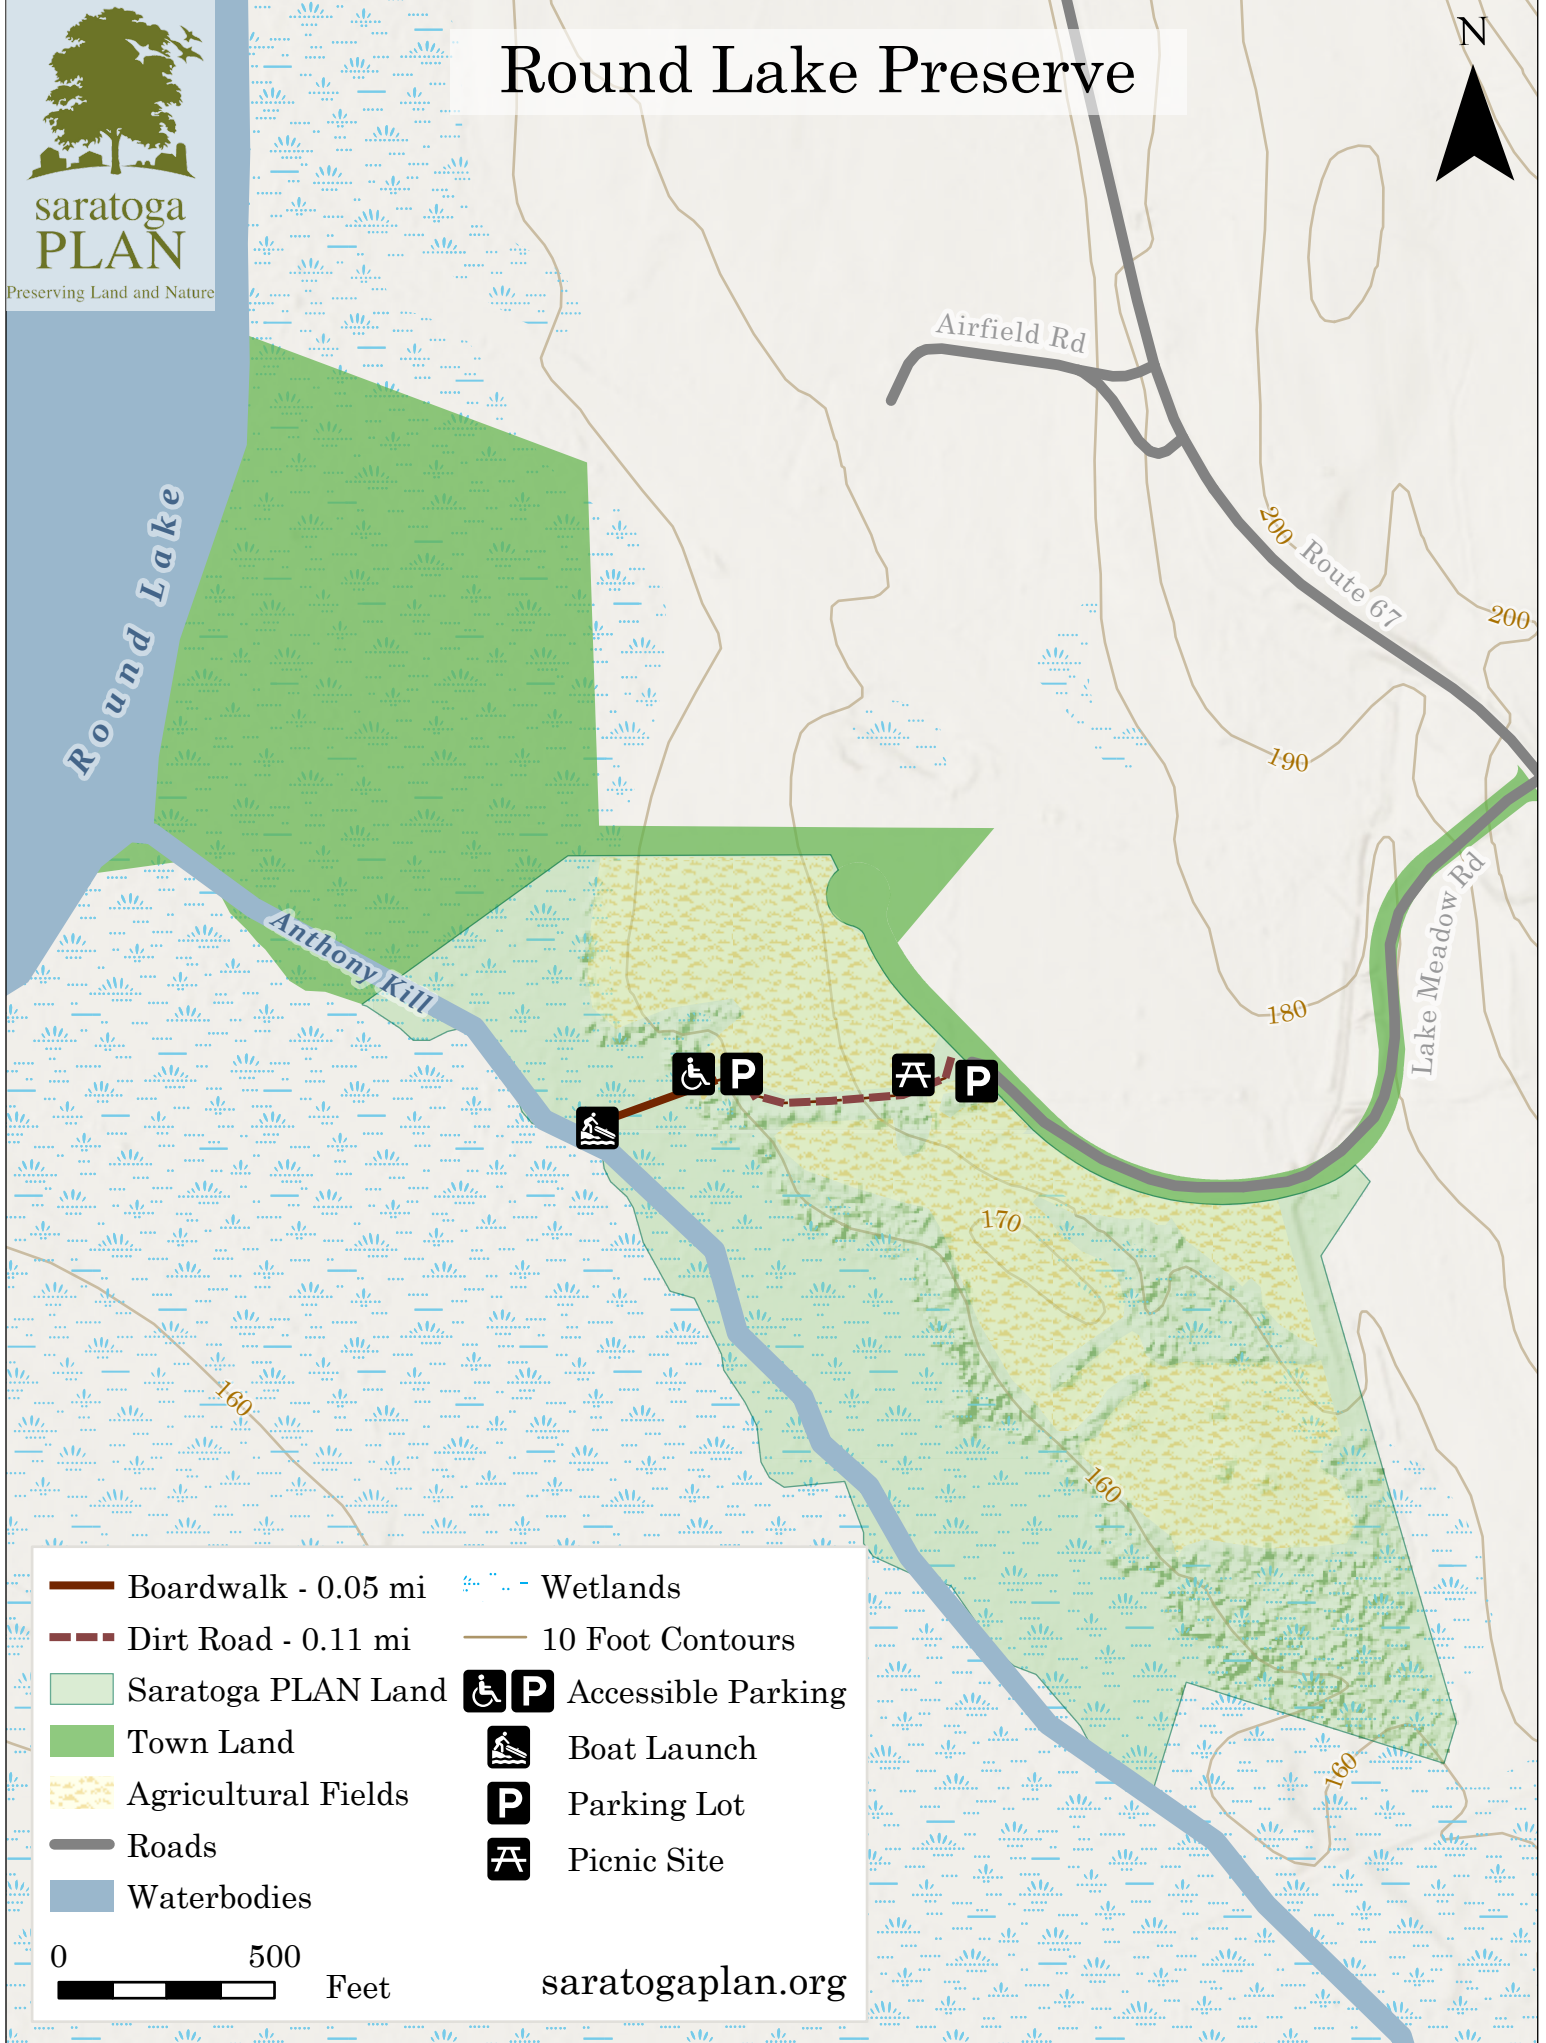

saratoga
PLAN

Preserving Land and Nature

Round Lake Preserve

- Boardwalk - 0.05 mi
- Dirt Road - 0.11 mi
- Saratoga PLAN Land
- Town Land
- Agricultural Fields
- Roads
- Waterbodies
- Wetlands
- 10 Foot Contours
- Accessible Parking
- Boat Launch
- Parking Lot
- Picnic Site

0 500 Feet

saratogaplan.org