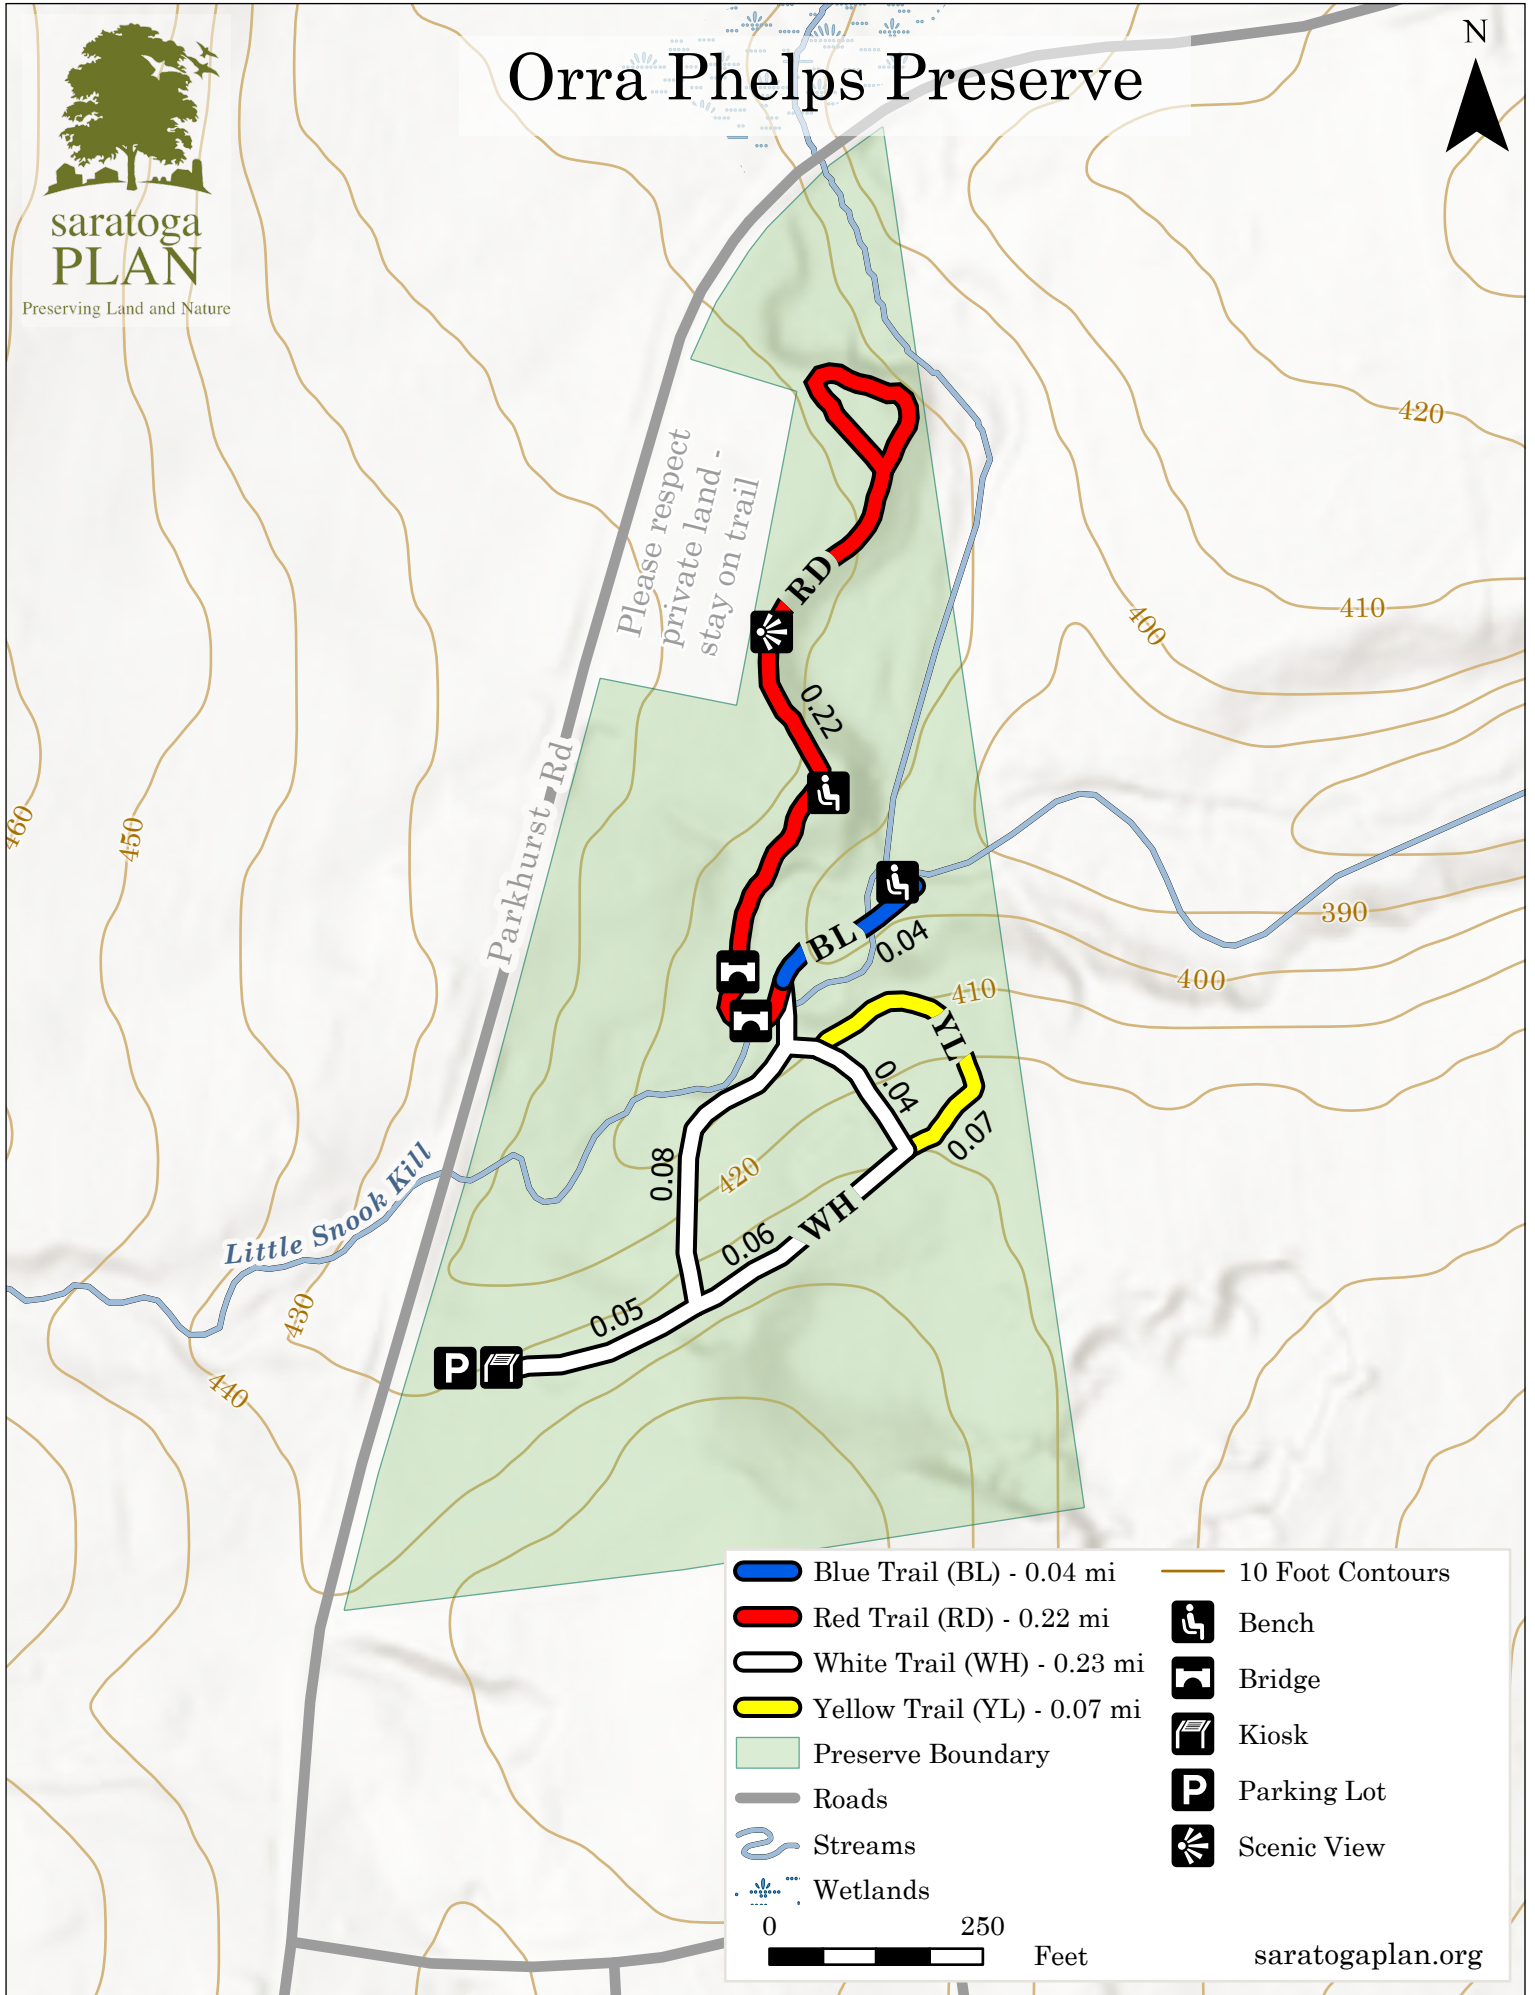

Orra Phelps Preserve

saratoga
PLAN

Preserving Land and Nature

Blue Trail (BL) - 0.04 mi	10 Foot Contours
Red Trail (RD) - 0.22 mi	Bench
White Trail (WH) - 0.23 mi	Bridge
Yellow Trail (YL) - 0.07 mi	Kiosk
Preserve Boundary	Parking Lot
Roads	Scenic View
Streams	
Wetlands	

0 250 Feet

saratogaplan.org