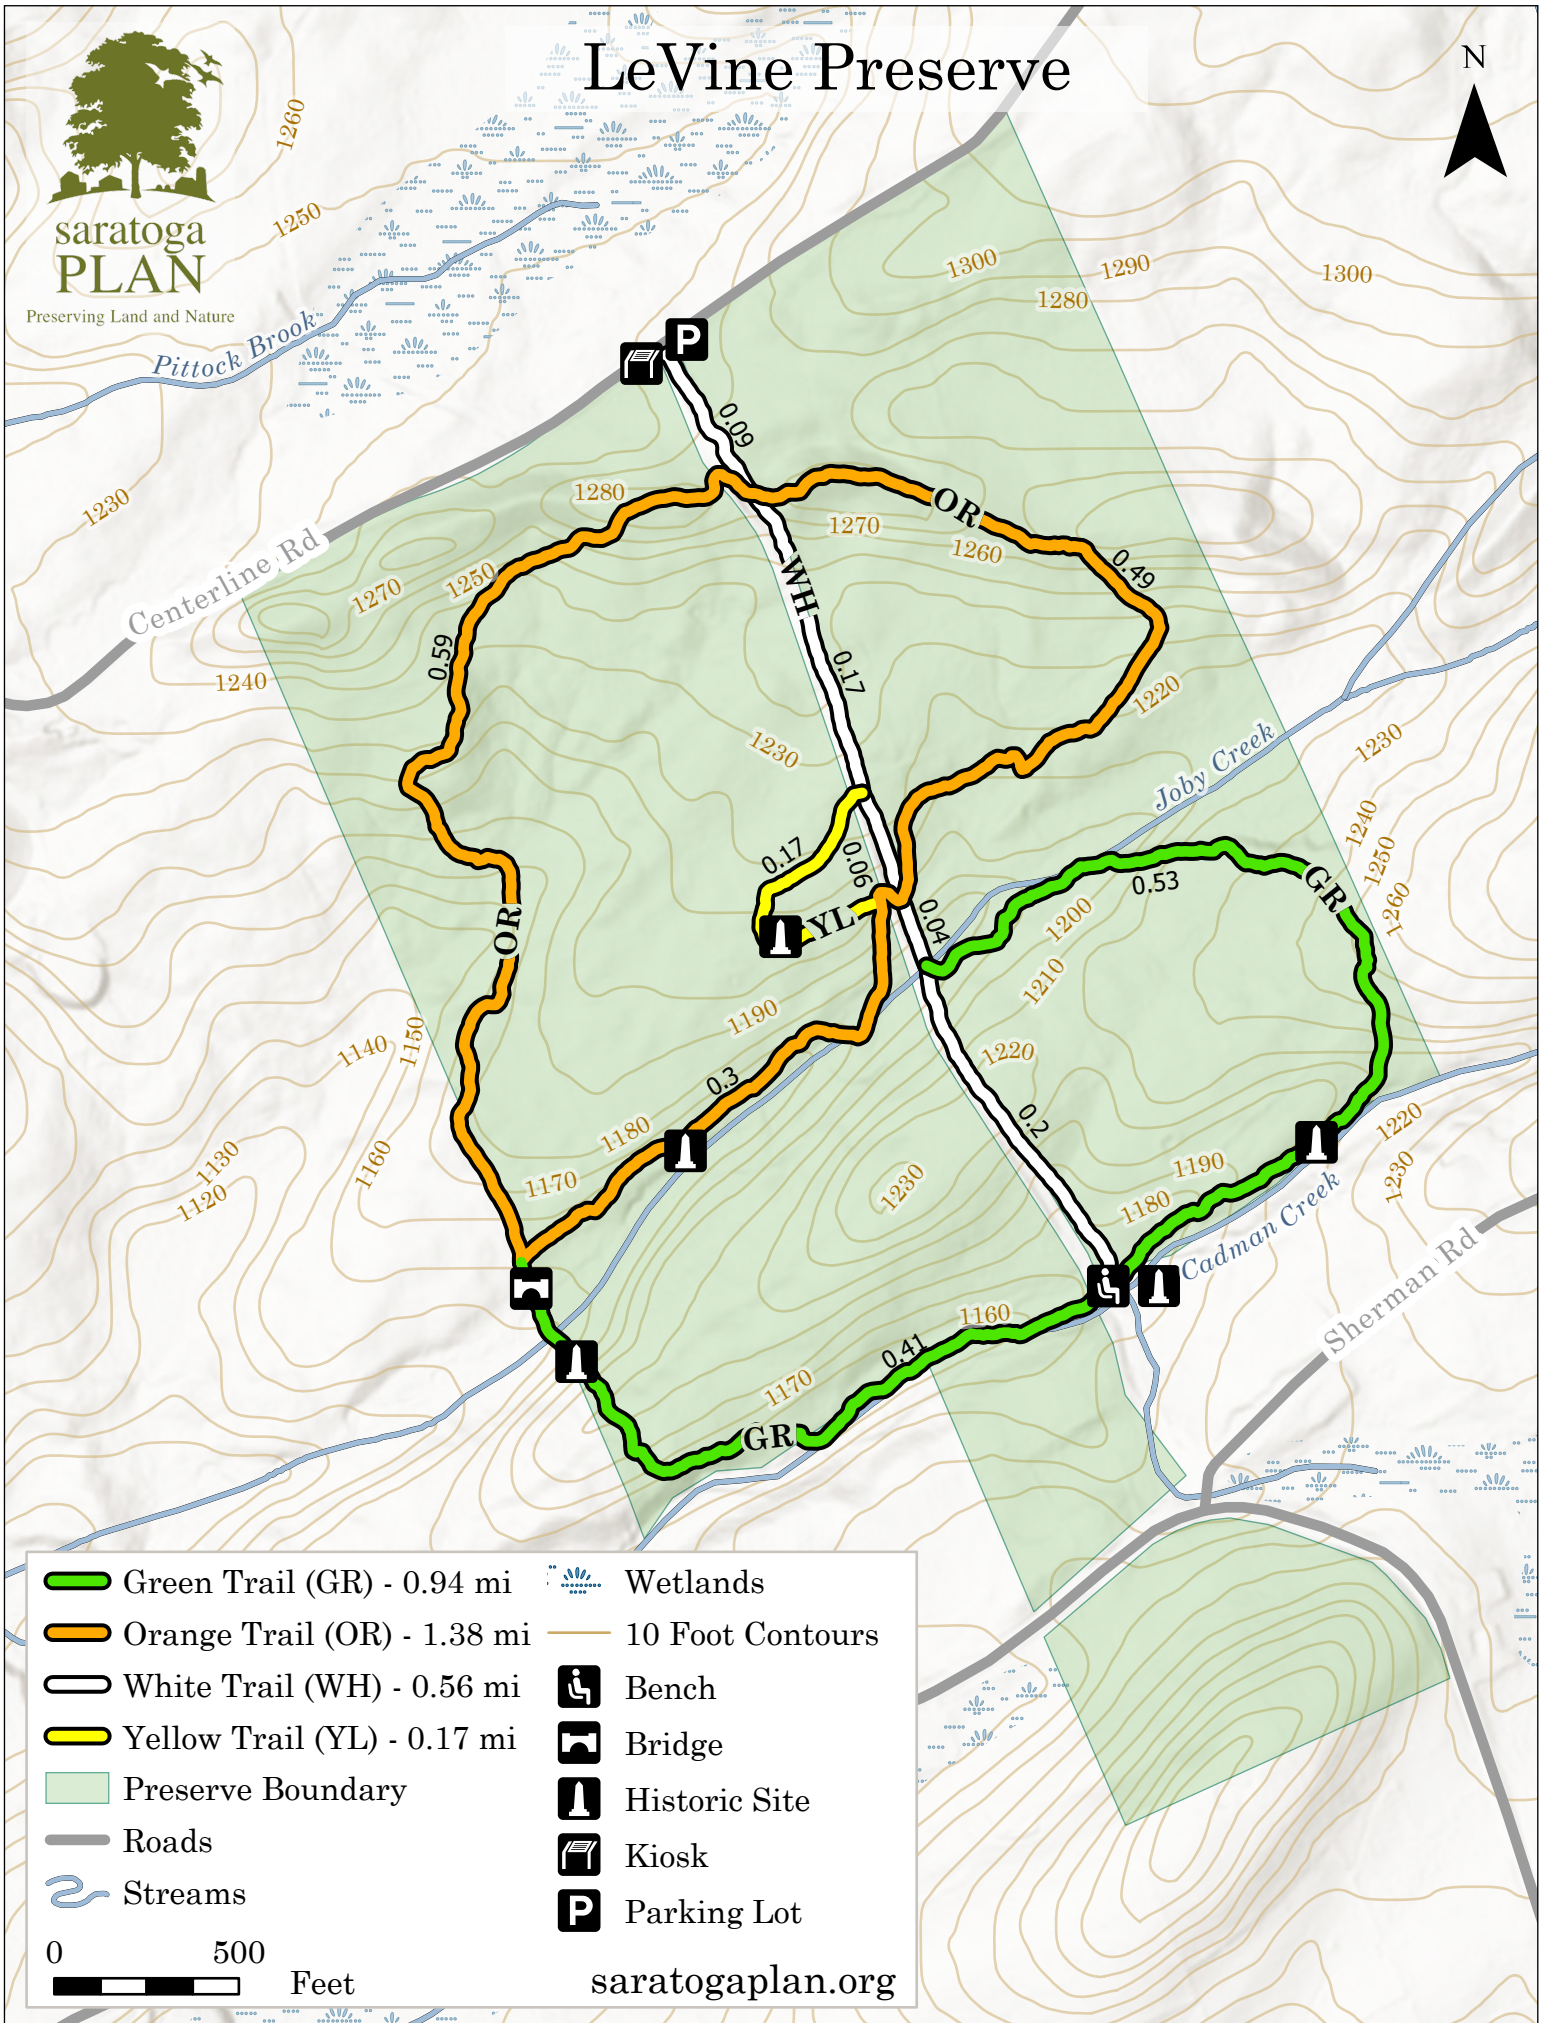

LeVine Preserve

Green Trail (GR) - 0.94 mi	Wetlands
Orange Trail (OR) - 1.38 mi	10 Foot Contours
White Trail (WH) - 0.56 mi	Bench
Yellow Trail (YL) - 0.17 mi	Bridge
Preserve Boundary	Historic Site
Roads	Kiosk
Streams	Parking Lot

0 500 Feet

saratogaplan.org