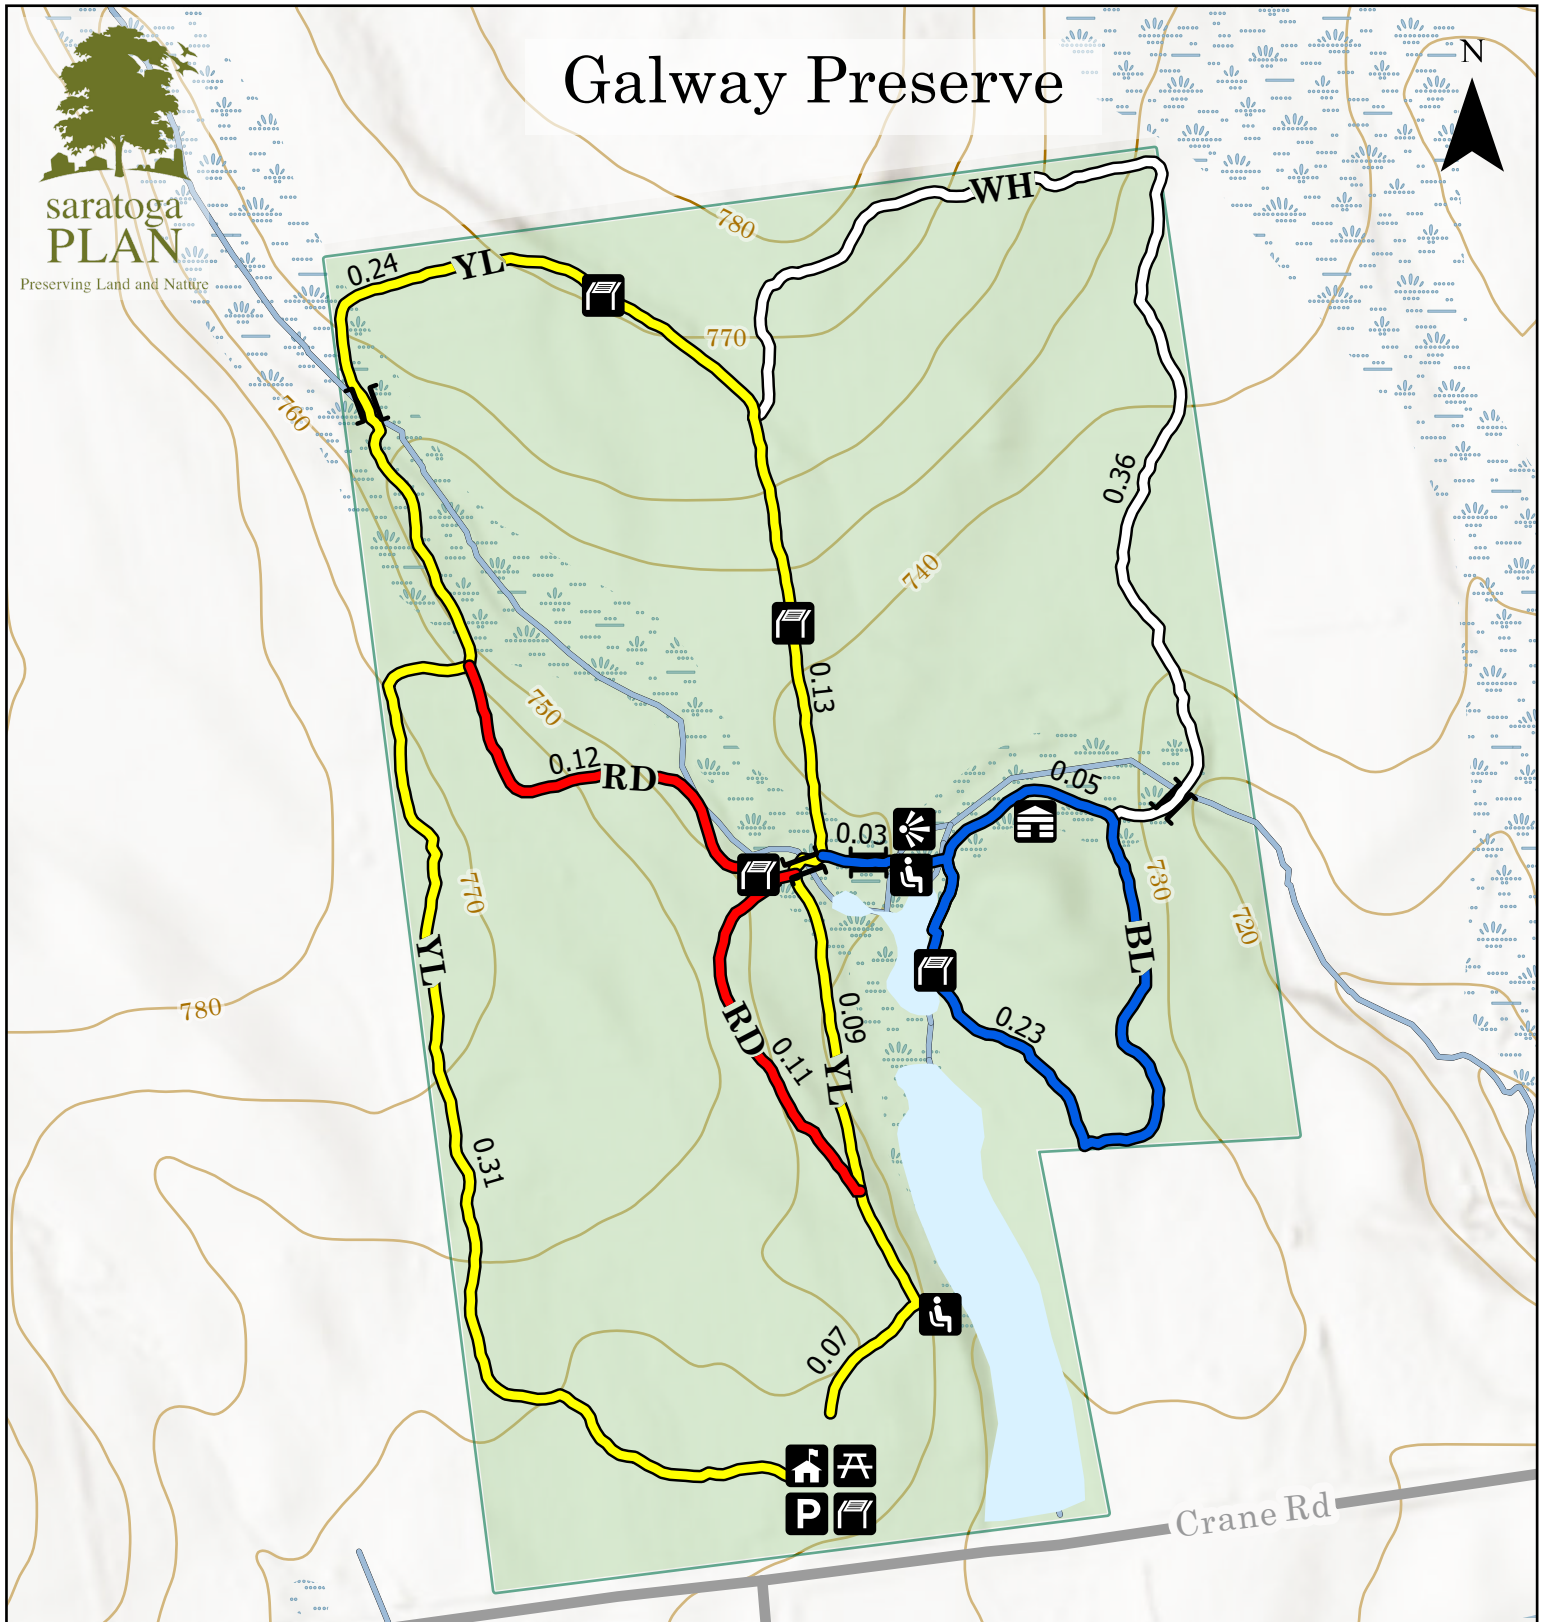

Galway Preserve

saratoga
PLAN

Preserving Land and Nature

- | | | |
|-----------------------------|------------------|------------------------------------|
| Blue Trail (BL) - 0.31 mi | Streams | Kiosk |
| Red Trail (RD) - 0.23 mi | Wetlands | Parking Lot |
| White Trail (WH) - 0.36 mi | 10 Foot Contours | Picnic Site |
| Yellow Trail (YL) - 0.84 mi | Bench | Scenic View |
| Preserve Boundary | Bridge | Stewardship Resource Center (SRC)* |
| Roads | Historic Site | |

*The SRC is not open to the public.

Feet

saratogaplan.org