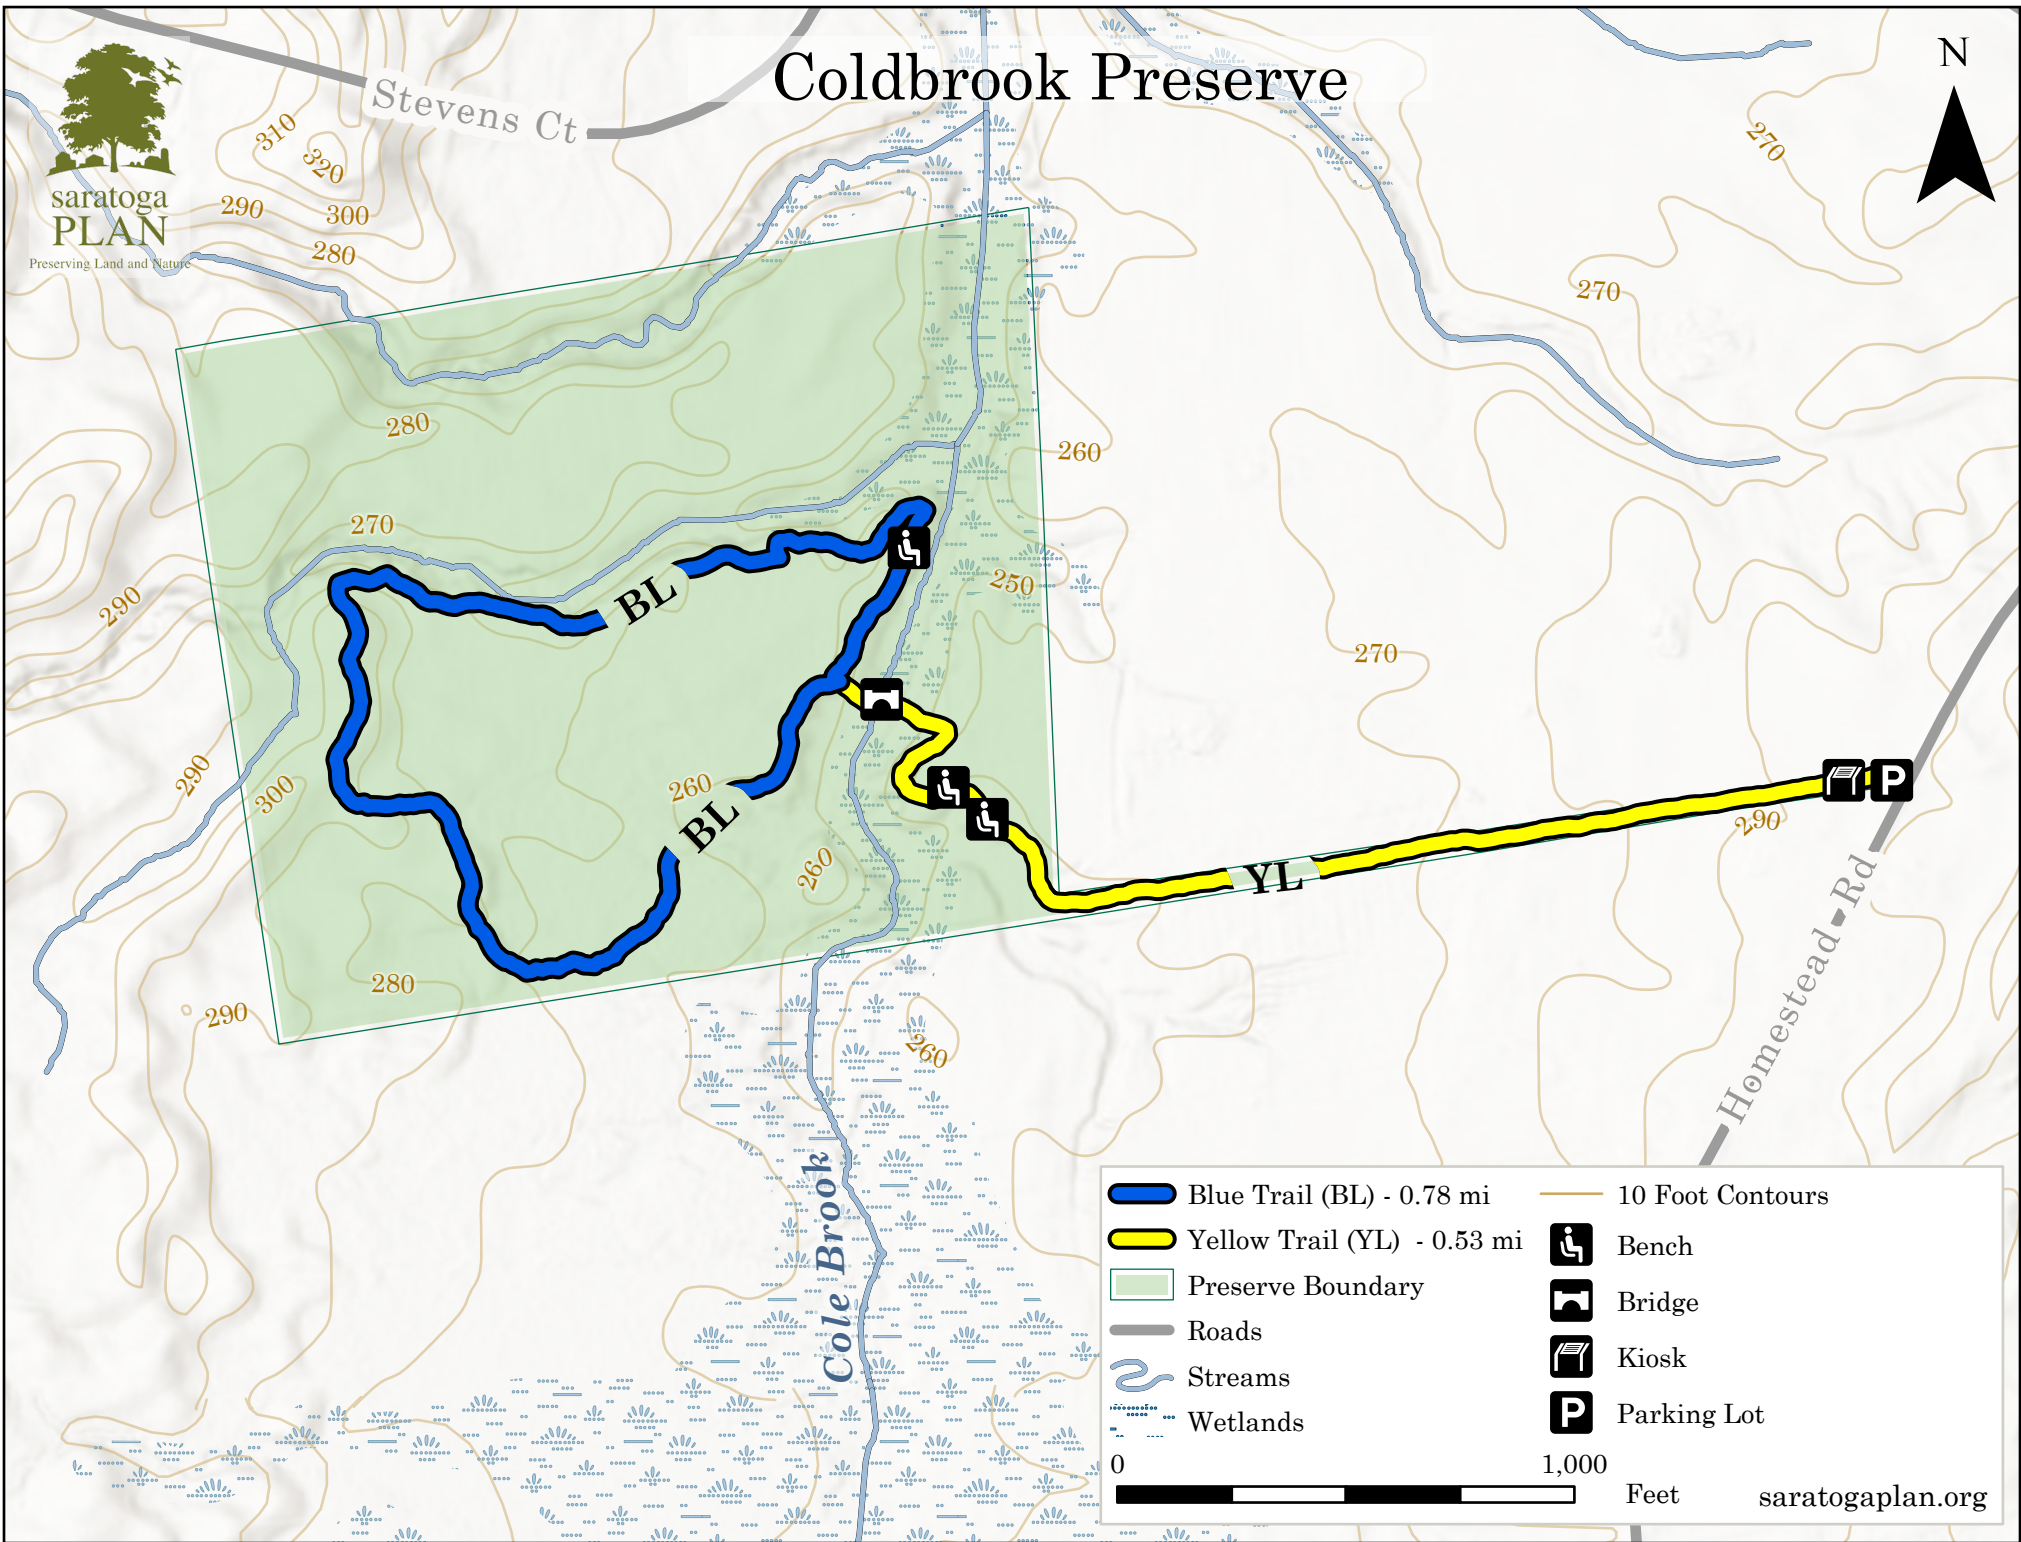

# Coldbrook Preserve

 Blue Trail (BL) - 0.78 mi	 10 Foot Contours
 Yellow Trail (YL) - 0.53 mi	 Bench
 Preserve Boundary	 Bridge
 Roads	 Kiosk
 Streams	 Parking Lot
 Wetlands	

0  1,000 Feet

[saratogaplan.org](http://saratogaplan.org)