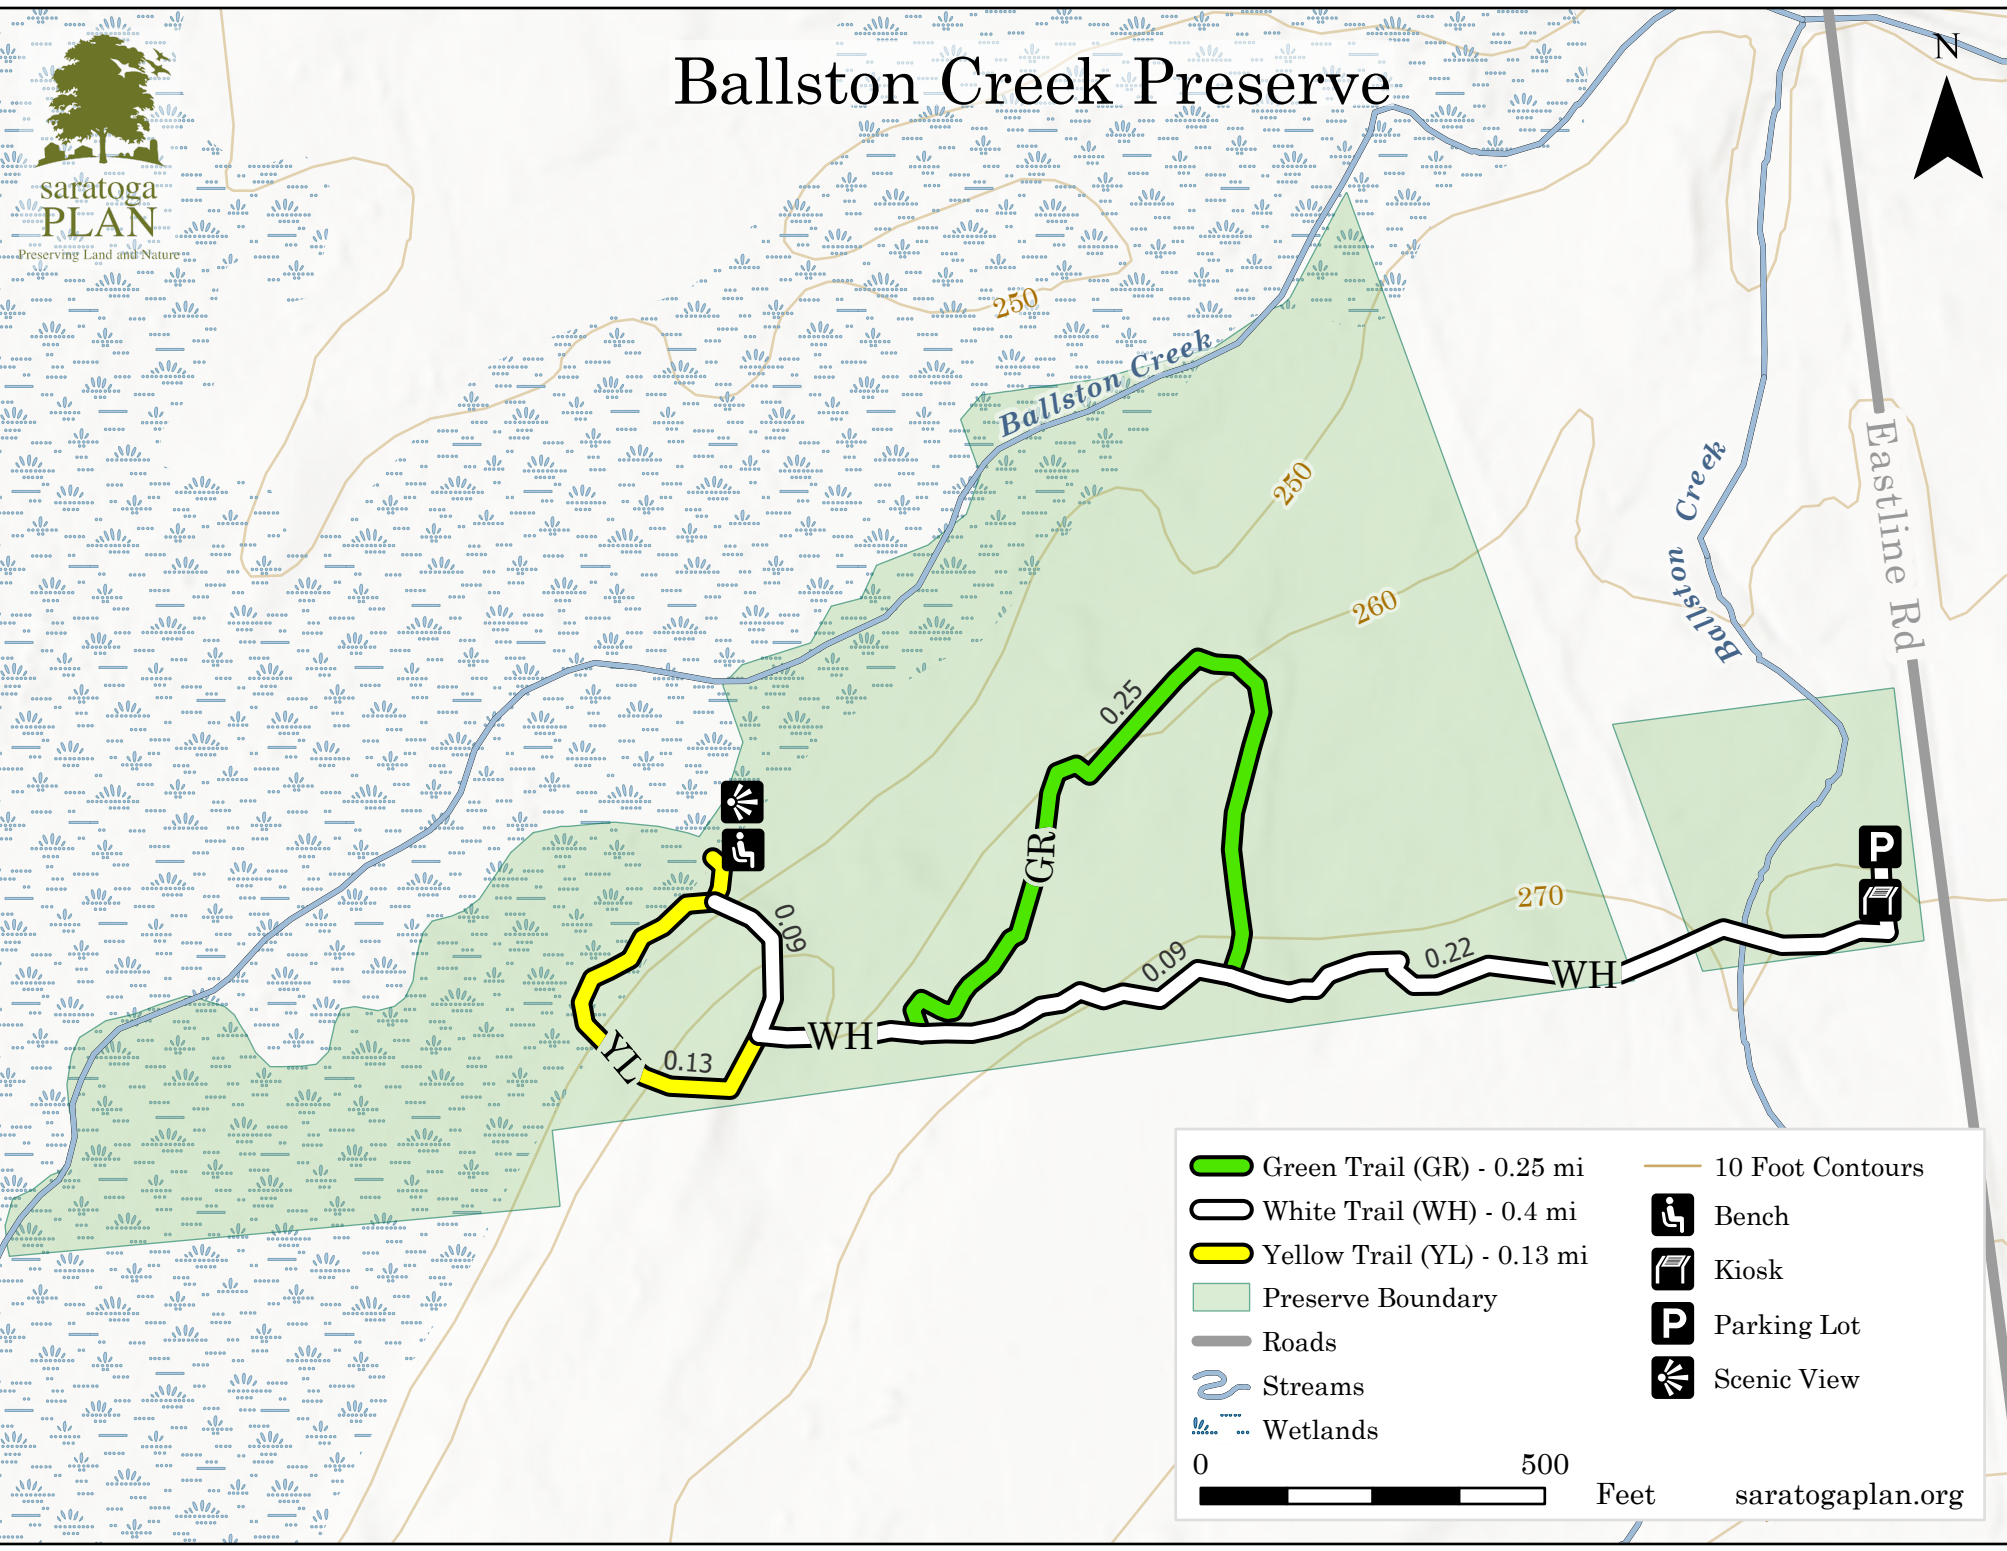

# Ballston Creek Preserve

Green Trail (GR) - 0.25 mi	10 Foot Contours
White Trail (WH) - 0.4 mi	Bench
Yellow Trail (YL) - 0.13 mi	Kiosk
Preserve Boundary	Parking Lot
Roads	Scenic View
Streams	
Wetlands	

0 500 Feet [saratogaplan.org](http://saratogaplan.org)